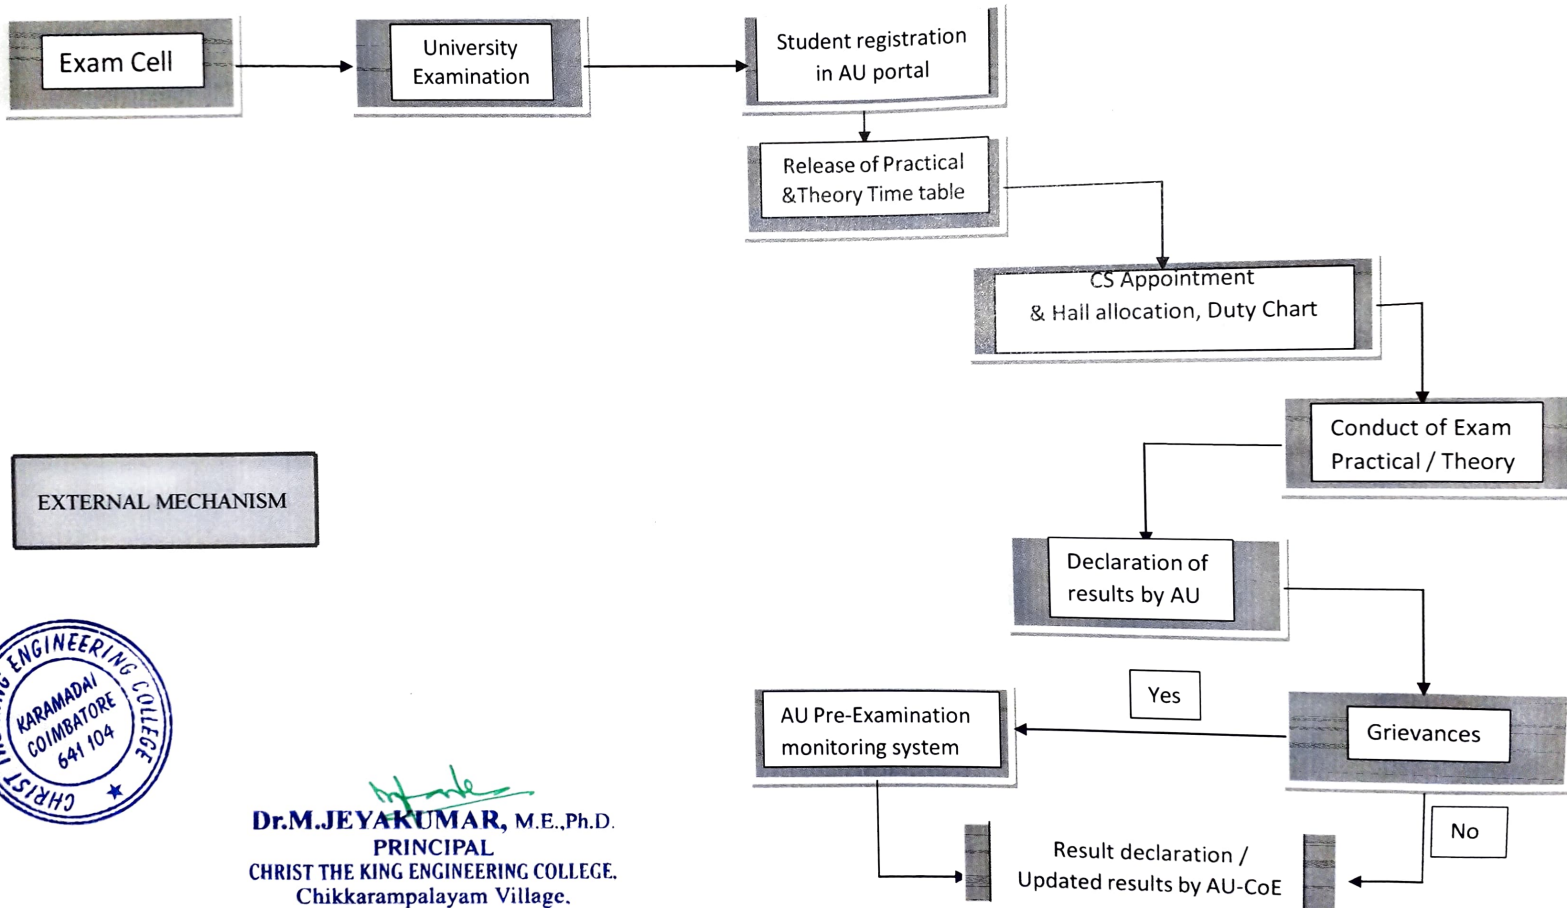

Karamadai, Coimbatore - 641104

(Approved by AICTE, New Delhi & Affiliated to Anna University, Chennai)
Ph: +91 91500 76729 Email: principal@ckec.ac.in Web: www.ckec.ac.in

EXTERNAL MECHANISM

M. Jeeyakumar
Dr.M.JEYAKUMAR, M.E.,Ph.D.
PRINCIPAL
CHRIST THE KING ENGINEERING COLLEGE,
Chikkarampalayam Village,
Karamadai, Mettupalayam Taluk,
Coimbatore - 641 104.