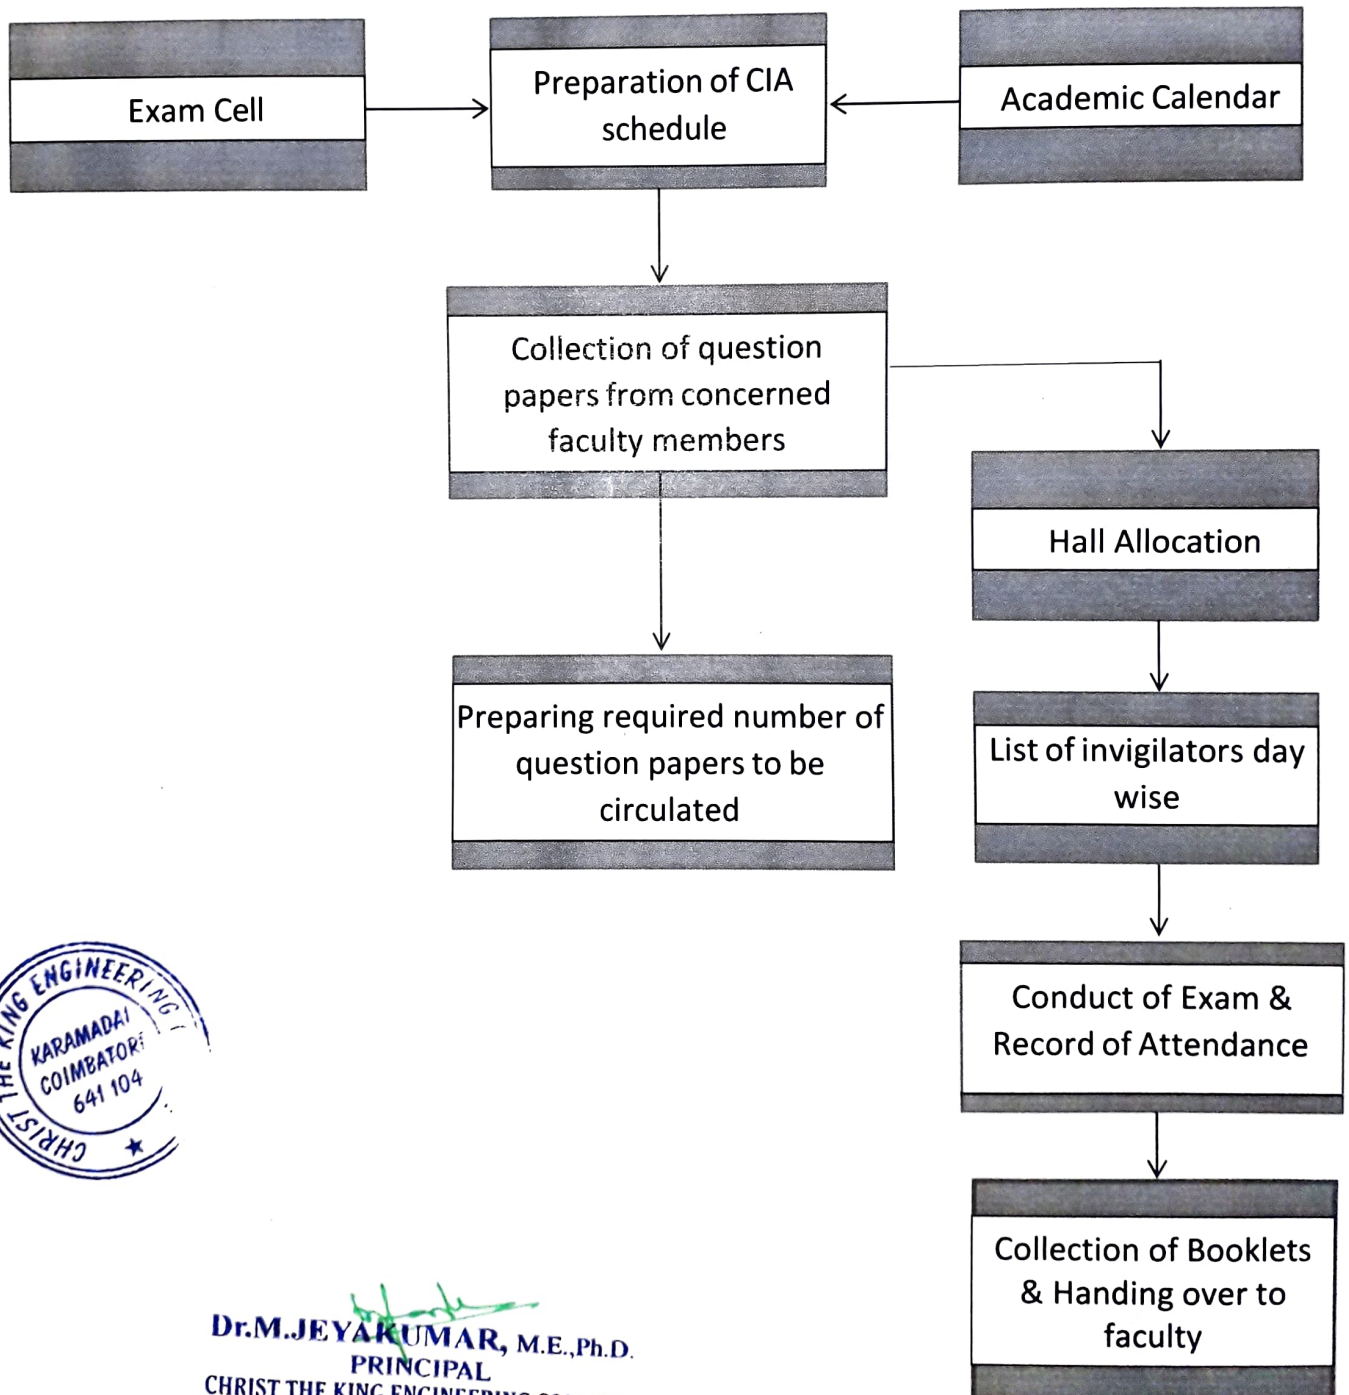

CHRIST THE KING ENGINEERING COLLEGE

Karamadai, Coimbatore - 641104

(Approved by AICTE, New Delhi & Affiliated to Anna University, Chennai)

Ph: +91 91500 76729

Email: principal@ckec.ac.in

Web: www.ckec.ac.in

INTERNAL MECHANISM

Dr.M.JEYAKUMAR, M.E.,Ph.D.
PRINCIPAL
CHRIST THE KING ENGINEERING COLLEGE,
Chikkarampalayam Village,
Karamadai, Mettupalayam Taluk,
Coimbatore - 641 104.